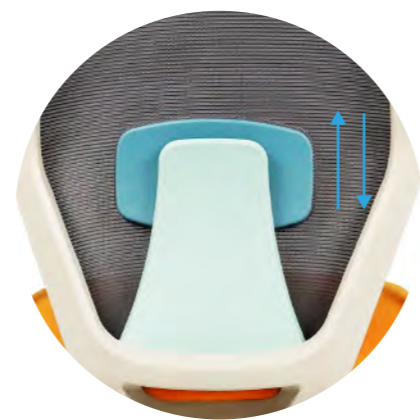

YK-8905

尺寸 / Size: D 63× W 62×H 118-128 cm 带头枕 / With the headrest

尺寸 / Size: D 63× W 62×H 96-104 cm 无头枕 / Without the headrest

YK-8331G

尺寸 / Size: D 61 × W 64 × H 98 cm

颜色: 黑-灰 Colour: Black-gray

YK-8331

尺寸 / Size: D 61 × W 64 × H 101-109 cm

颜色: 黑-灰 Colour: Black-gray

YK-6921

6921 外形设计有来自天鹅灵感，感觉简洁大方；有采用明度较高的柔和色彩搭配，和基本黑灰款，满足个性化和商业化的需要。

The shape design of 6921 is inspired by swans, and it feels simple and elegant; there are soft colors with high brightness, and basic black and gray models to meet the needs of personalization and commercialization.

尺寸 / Size: D 59 × W 64 × H 99-109 cm
 颜色: 黄-黑 / 灰-灰 / 黑-黑
 Colour: Yellow / Gray / Black

YK-5668A

尺寸 / Size: D 63 × W 51 × H 119-129 cm
 颜色: 黄-黑 / 灰-灰 / 绿-黑
 Colour: Orange / Gray / Green

YK-8215

尺寸: 深 62× 宽 57×高 95-105 cm
 深 62×宽 57×高 110-120 cm
 颜色: 黑 / 绿 / 灰